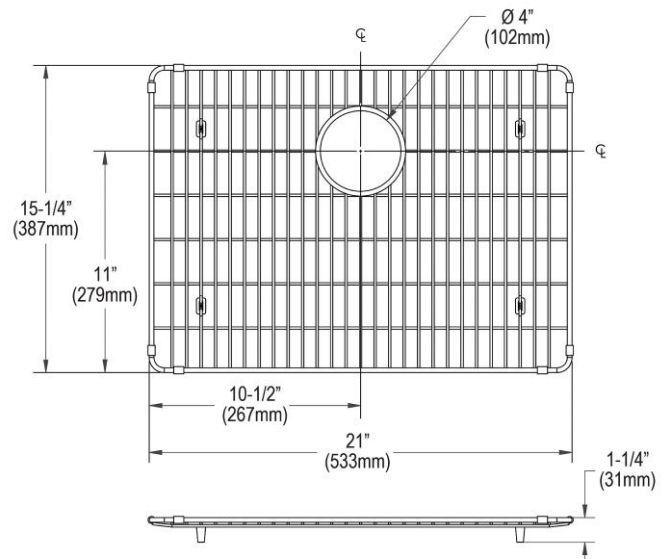

PART: _____ QTY: _____

PROJECT: _____

CONTACT: _____

DATE: _____

NOTES: _____

APPROVAL: _____

In keeping with our policy of continuing product improvement, Elkay reserves the right to change product specifications without notice. Please visit elkay.com for the most current version of Elkay product specification sheets. This specification describes an Elkay product with design, quality, and functional benefits to the user. When making a comparison of other producers' offerings, be certain these features are not overlooked.